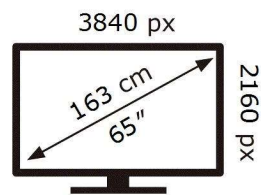

**ENERGY**

**SAMSUNG**

QE65LS03BGU

**112** kWh/1000h

ABCDEF **G**

**214** kWh/1000h

2019/2013