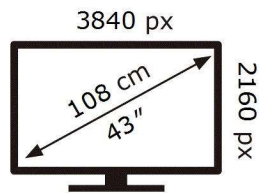

ENERG 

SAMSUNG

QE43LS03BGU

54 kWh/1000h

ABCDEF **G**

115 kWh/1000h

2019/2013