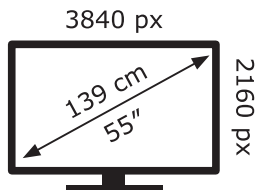

ENERG ⚡

LG Electronics

55NANO766QA

84 kWh/1000h

ABCDEF**G**

122 kWh/1000h

2019/2013