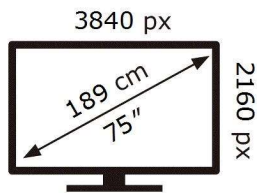

ENERG 

SAMSUNG

QE75Q60CAU

85 kWh/1000h

ABCDEF **G**

197 kWh/1000h

2019/2013