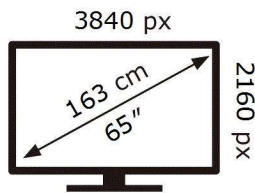

ENERGY

SAMSUNG

QE65Q60CAU

73 kWh/1000h

ABCDEF **G**

160 kWh/1000h

2019/2013