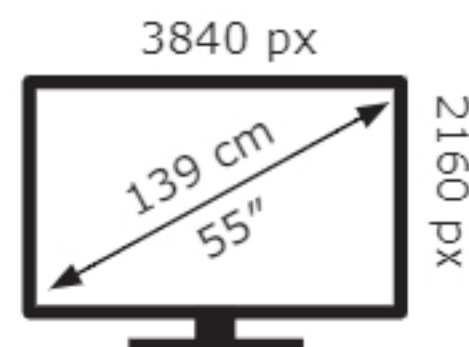

ENERG

TCL

55P638KX1

59 kWh/1000h

ABCDEF**G**

90 kWh/1000h

2019/2013