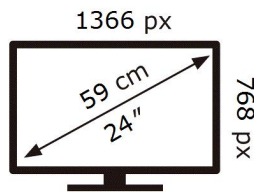

ENERG 

SAMSUNG

UE24N4300AE

17 kWh/1000h

2019/2013